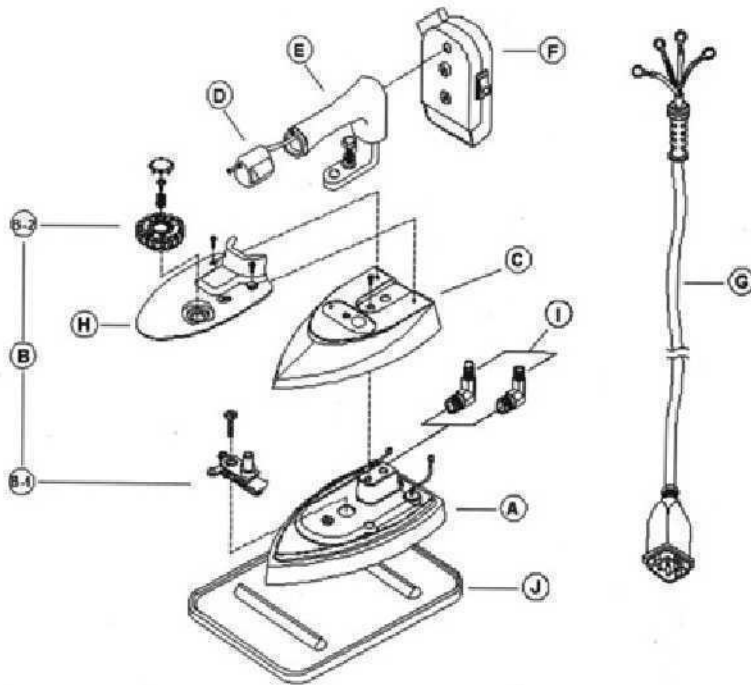

SE-2000N

JZ-70157

JINZEN®

NO.	配件名称
A	底座套[220V/1000W]
B	调温器套
B-1	调温器
B-2	调温器旋钮
C	罩盖
D	手把盖套
E	手把套
F	接线盒套
G	电源线套[4芯]
H	防热板
I	管接头 [C/E 型]
J	垫板[中]