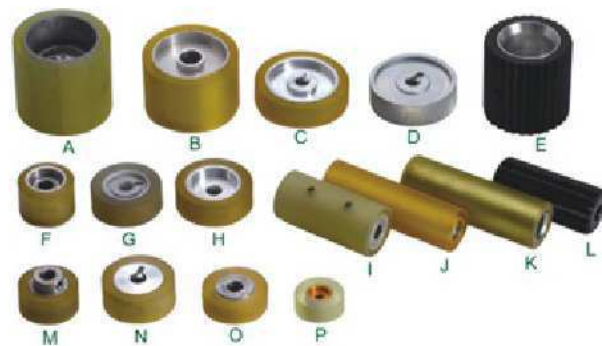

輪子 Roller

輪子材質與外型 Roller material and figures

材質 Material			
S 鐵齒面 Steel Teeth		T 塑膠齒面 Plastic Teeth	
D	W	D	W
55	15	27	60
55	50	55	50

代號 Code	P	S	T
材質 Material	Pu平面 Polyurethane Plain	鐵齒面 Steel Teeth	塑膠齒面 Plastic Teeth
外型 Figure