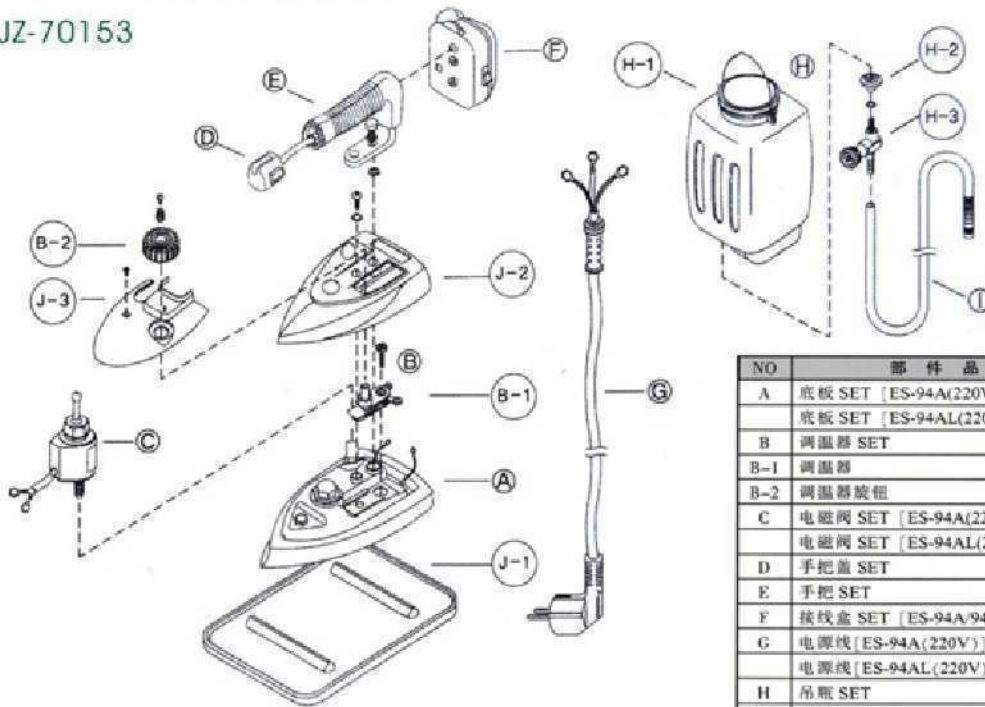

ES-94A/ES-94AL

JZ-70153

NO	部 件 品 名
A	底板 SET [ES-94A(220V)]
	底板 SET [ES-94AL(220V)]
B	调温器 SET
B-1	调温器
B-2	调温器旋钮
C	电磁阀 SET [ES-94A(220V)]
	电磁阀 SET [ES-94AL(220V)]
D	手把盖 SET
E	手把 SET
F	接线盒 SET [ES-94A/94-AL(220V)]
G	电源线 [ES-94A(220V)]
	电源线 [ES-94AL(220V)]
H	吊瓶 SET
H-1	吊瓶
H-2	过滤器
H-3	水阀
I	水管 SET
J-1	硅胶垫板
J-2	罩盖 [ES-94A/94AL]
J-3	防热板

NO.	DESCRIPTION
A	BASE SET ES-94A(120V/220V)
	BASE SET ES-94AL(120V/220V)
B	THERMOSTAT SET
B-1	THERMOSTAT
B-2	THERMOSTAT KNOB
C	SOL VALVE SET ES-94A(120V/220V)
	SOL VALVE SET ES-94AL(120V/220V)
D	HANDLE CAP SET
E	HANDLE SET
F	MAIN SWITCH SET[ES-94A/AL(120V/220V)]
G	POWER CORD[ES-94A(120V/220V)]
	POWER CORD[ES-94AL(120V/220V)]
H	WATER BOTTLE SET
H-1	WATER BOTTLE
H-2	WATER BOTTLE FILTER
H-3	WATER BOTTLE VALVE
I	SILICONE HOSE SET
J-1	SILICONE IRON REST
J-2	COVER[ES-94A,ES-94AL]
J-3	THERMO SHIELD